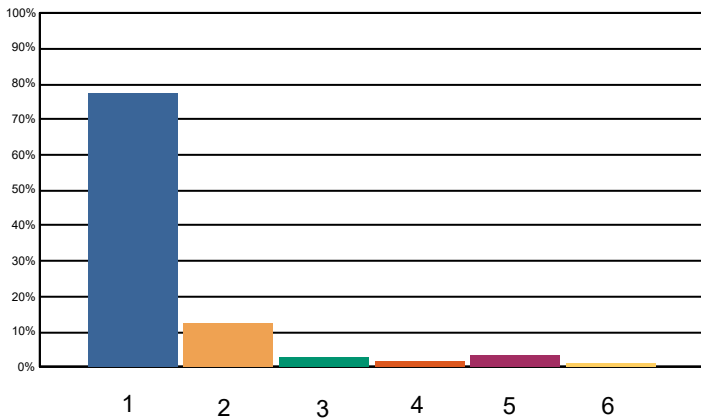

The Friends and Family Test

Service Report: Jul 2024

Service

All Departments

Star Rating

Positive

89.81%

Negative

5.73%

Overall Scores

Response Option	Responses	Percentage
1 - Very good	4,766	77.35%
2 - Good	768	12.46%
3 - Neither good nor poor	194	3.15%
4 - Poor	133	2.16%
5 - Very poor	220	3.57%
6 - Don't know	81	1.31%